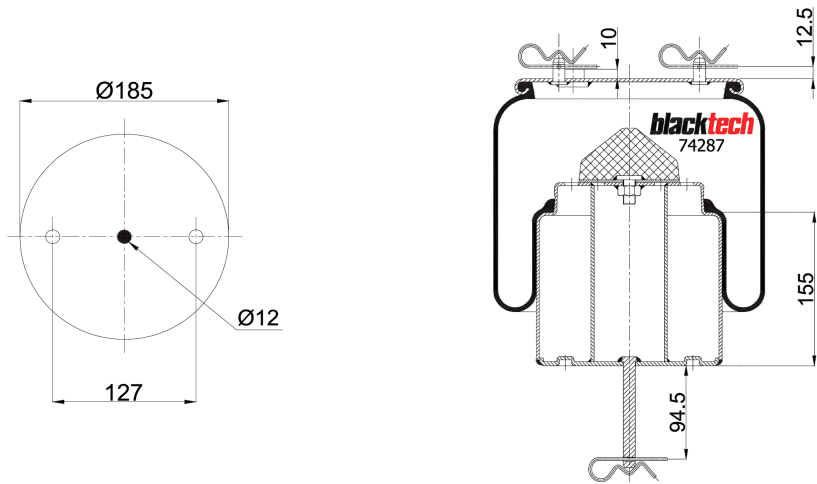

Vibracoustic CVAir Springs

RML 74287 C

● bolt or stud

○ hole

⊗ threaded hole

⊗ combinations stud

⊗ air inlet

RML 74287 C

Cross References

Goodyear	1R11-867
----------	----------

RML 74287 C

OEM Part Number	
Scania (Rear Axle)	2024287