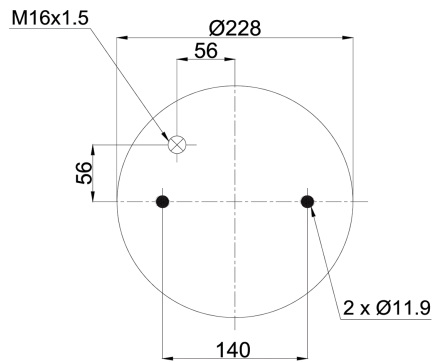

Vibracoustic CVAir Springs

RML 74287 C

● bolt or stud

○ hole

⊗ threaded hole

⊗ combinations stud

⊗ air inlet

RML 74287 C

Cross References

Goodyear	1R11-867
----------	----------

RML 74287 C

OEM Part Number	
Scania (Rear Axle)	2024287